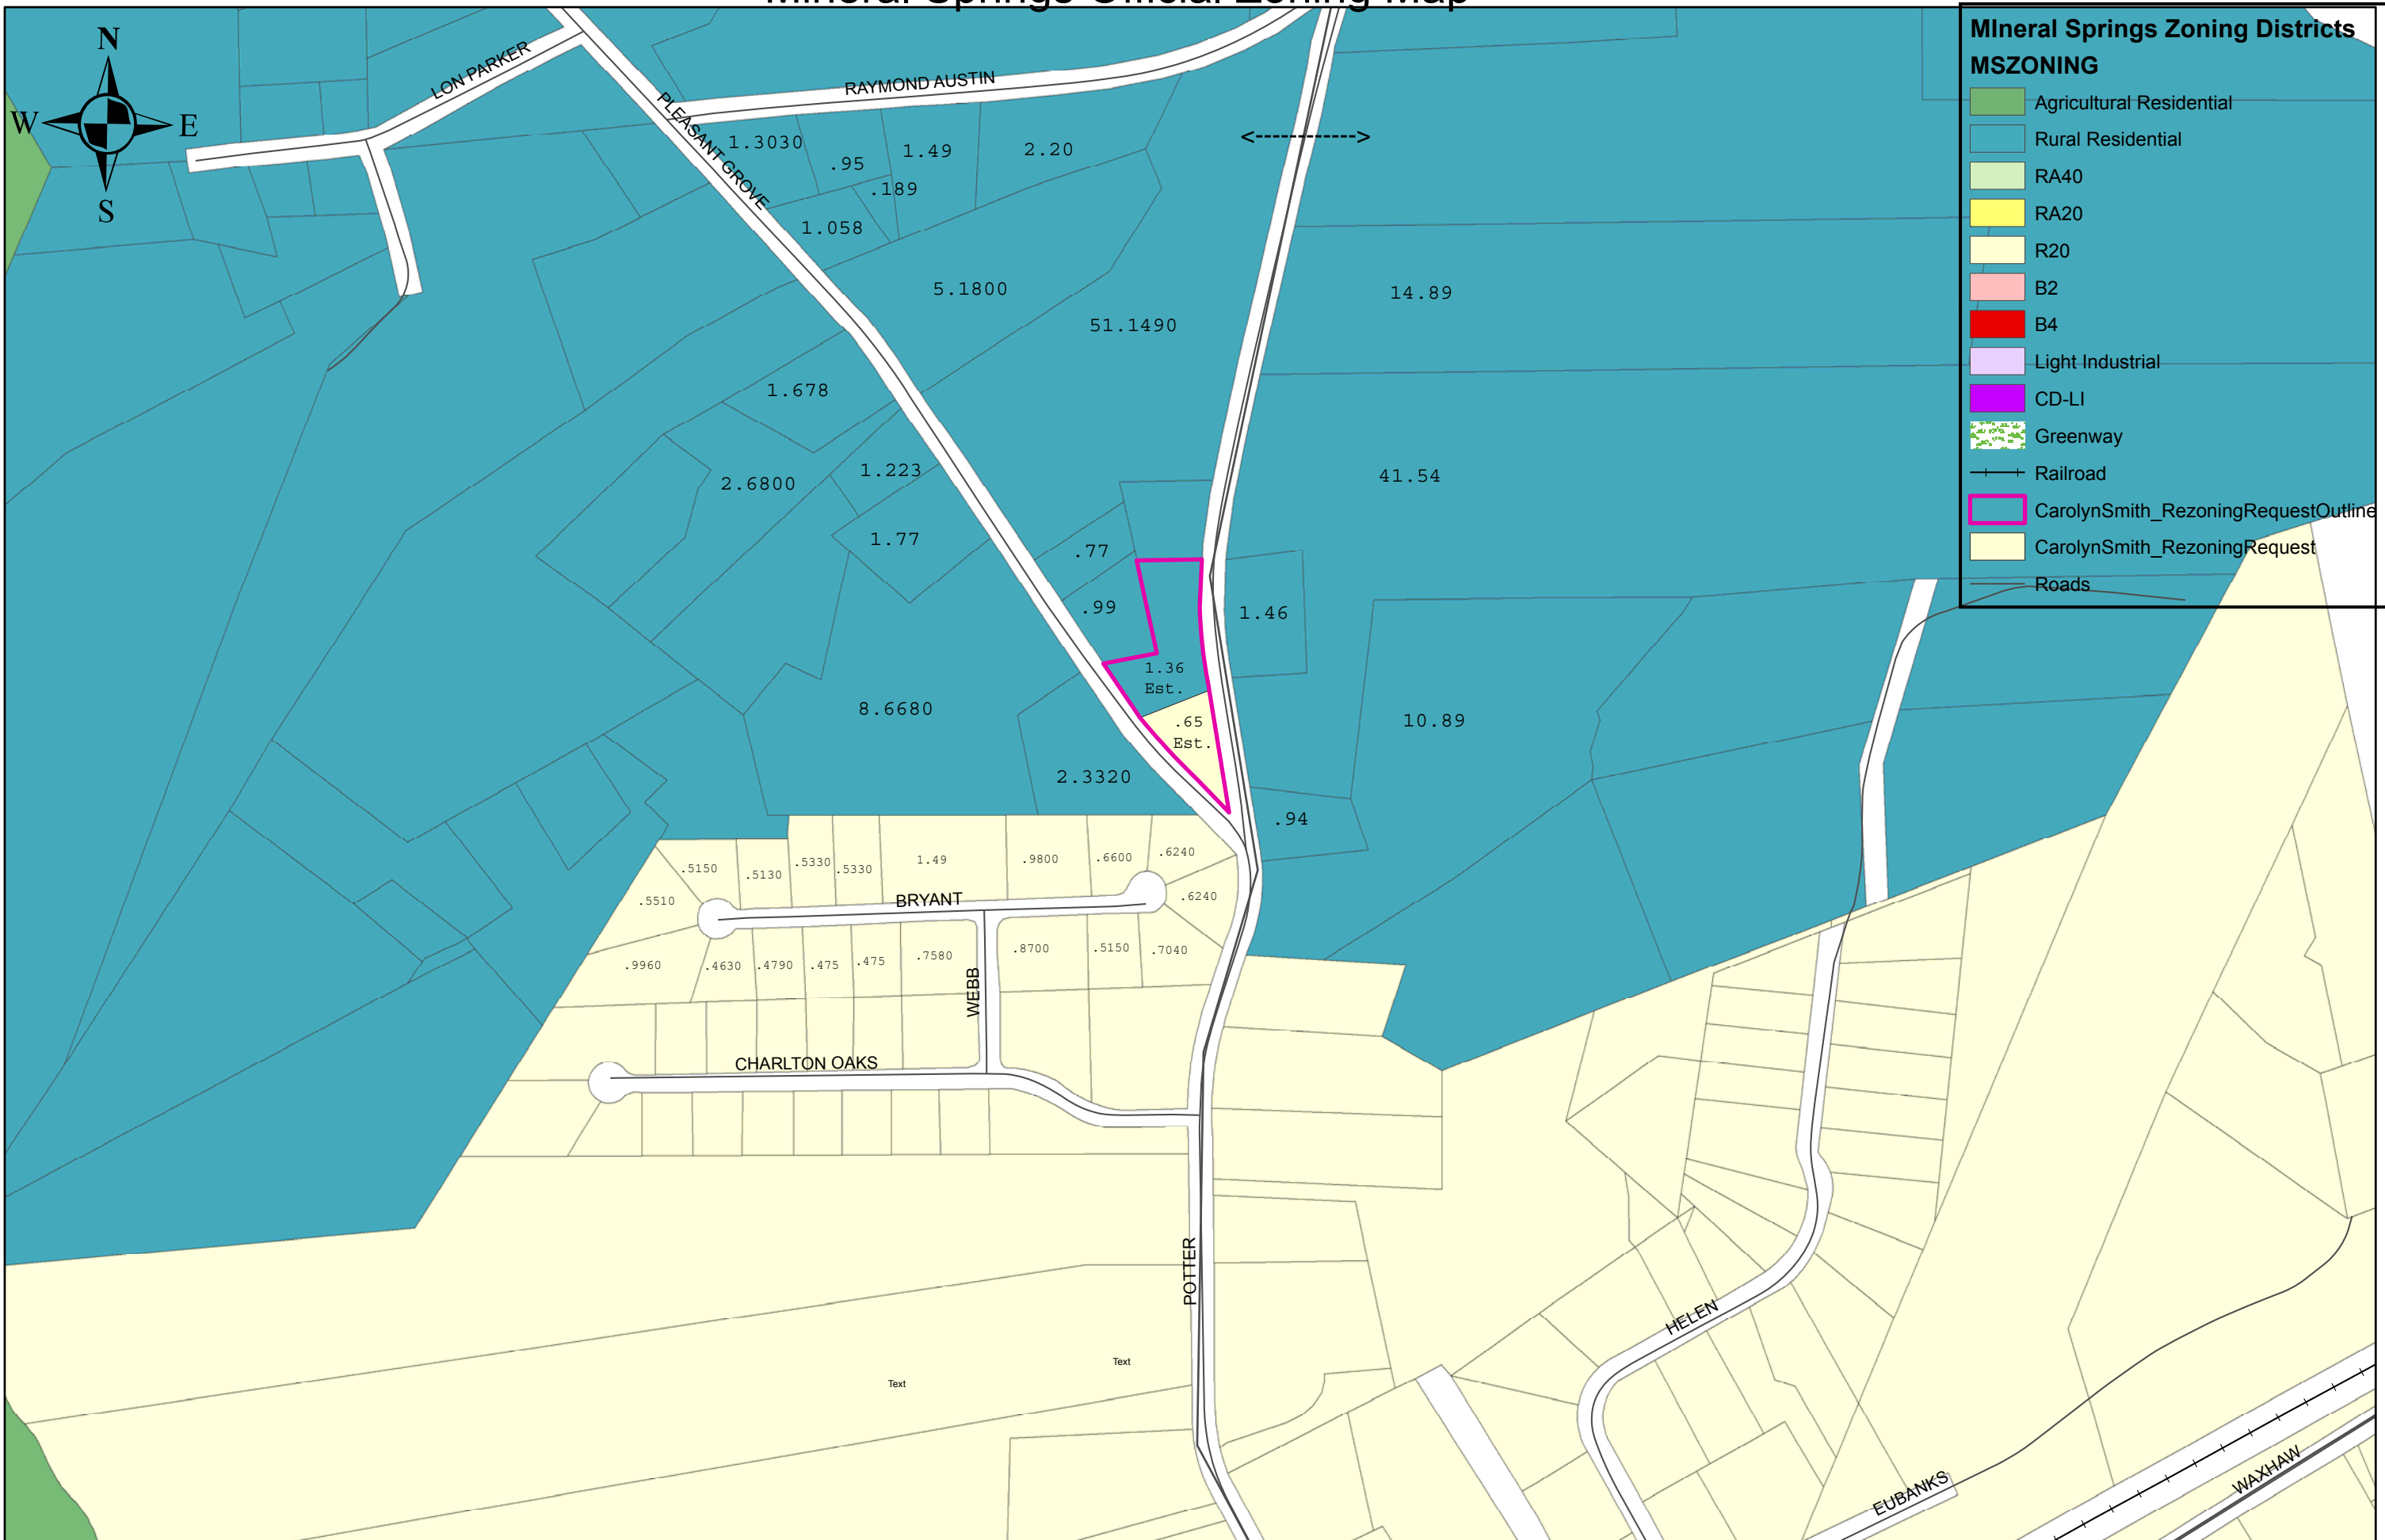

# Mineral Springs Official Zoning Map

Adopted March 13, 2014