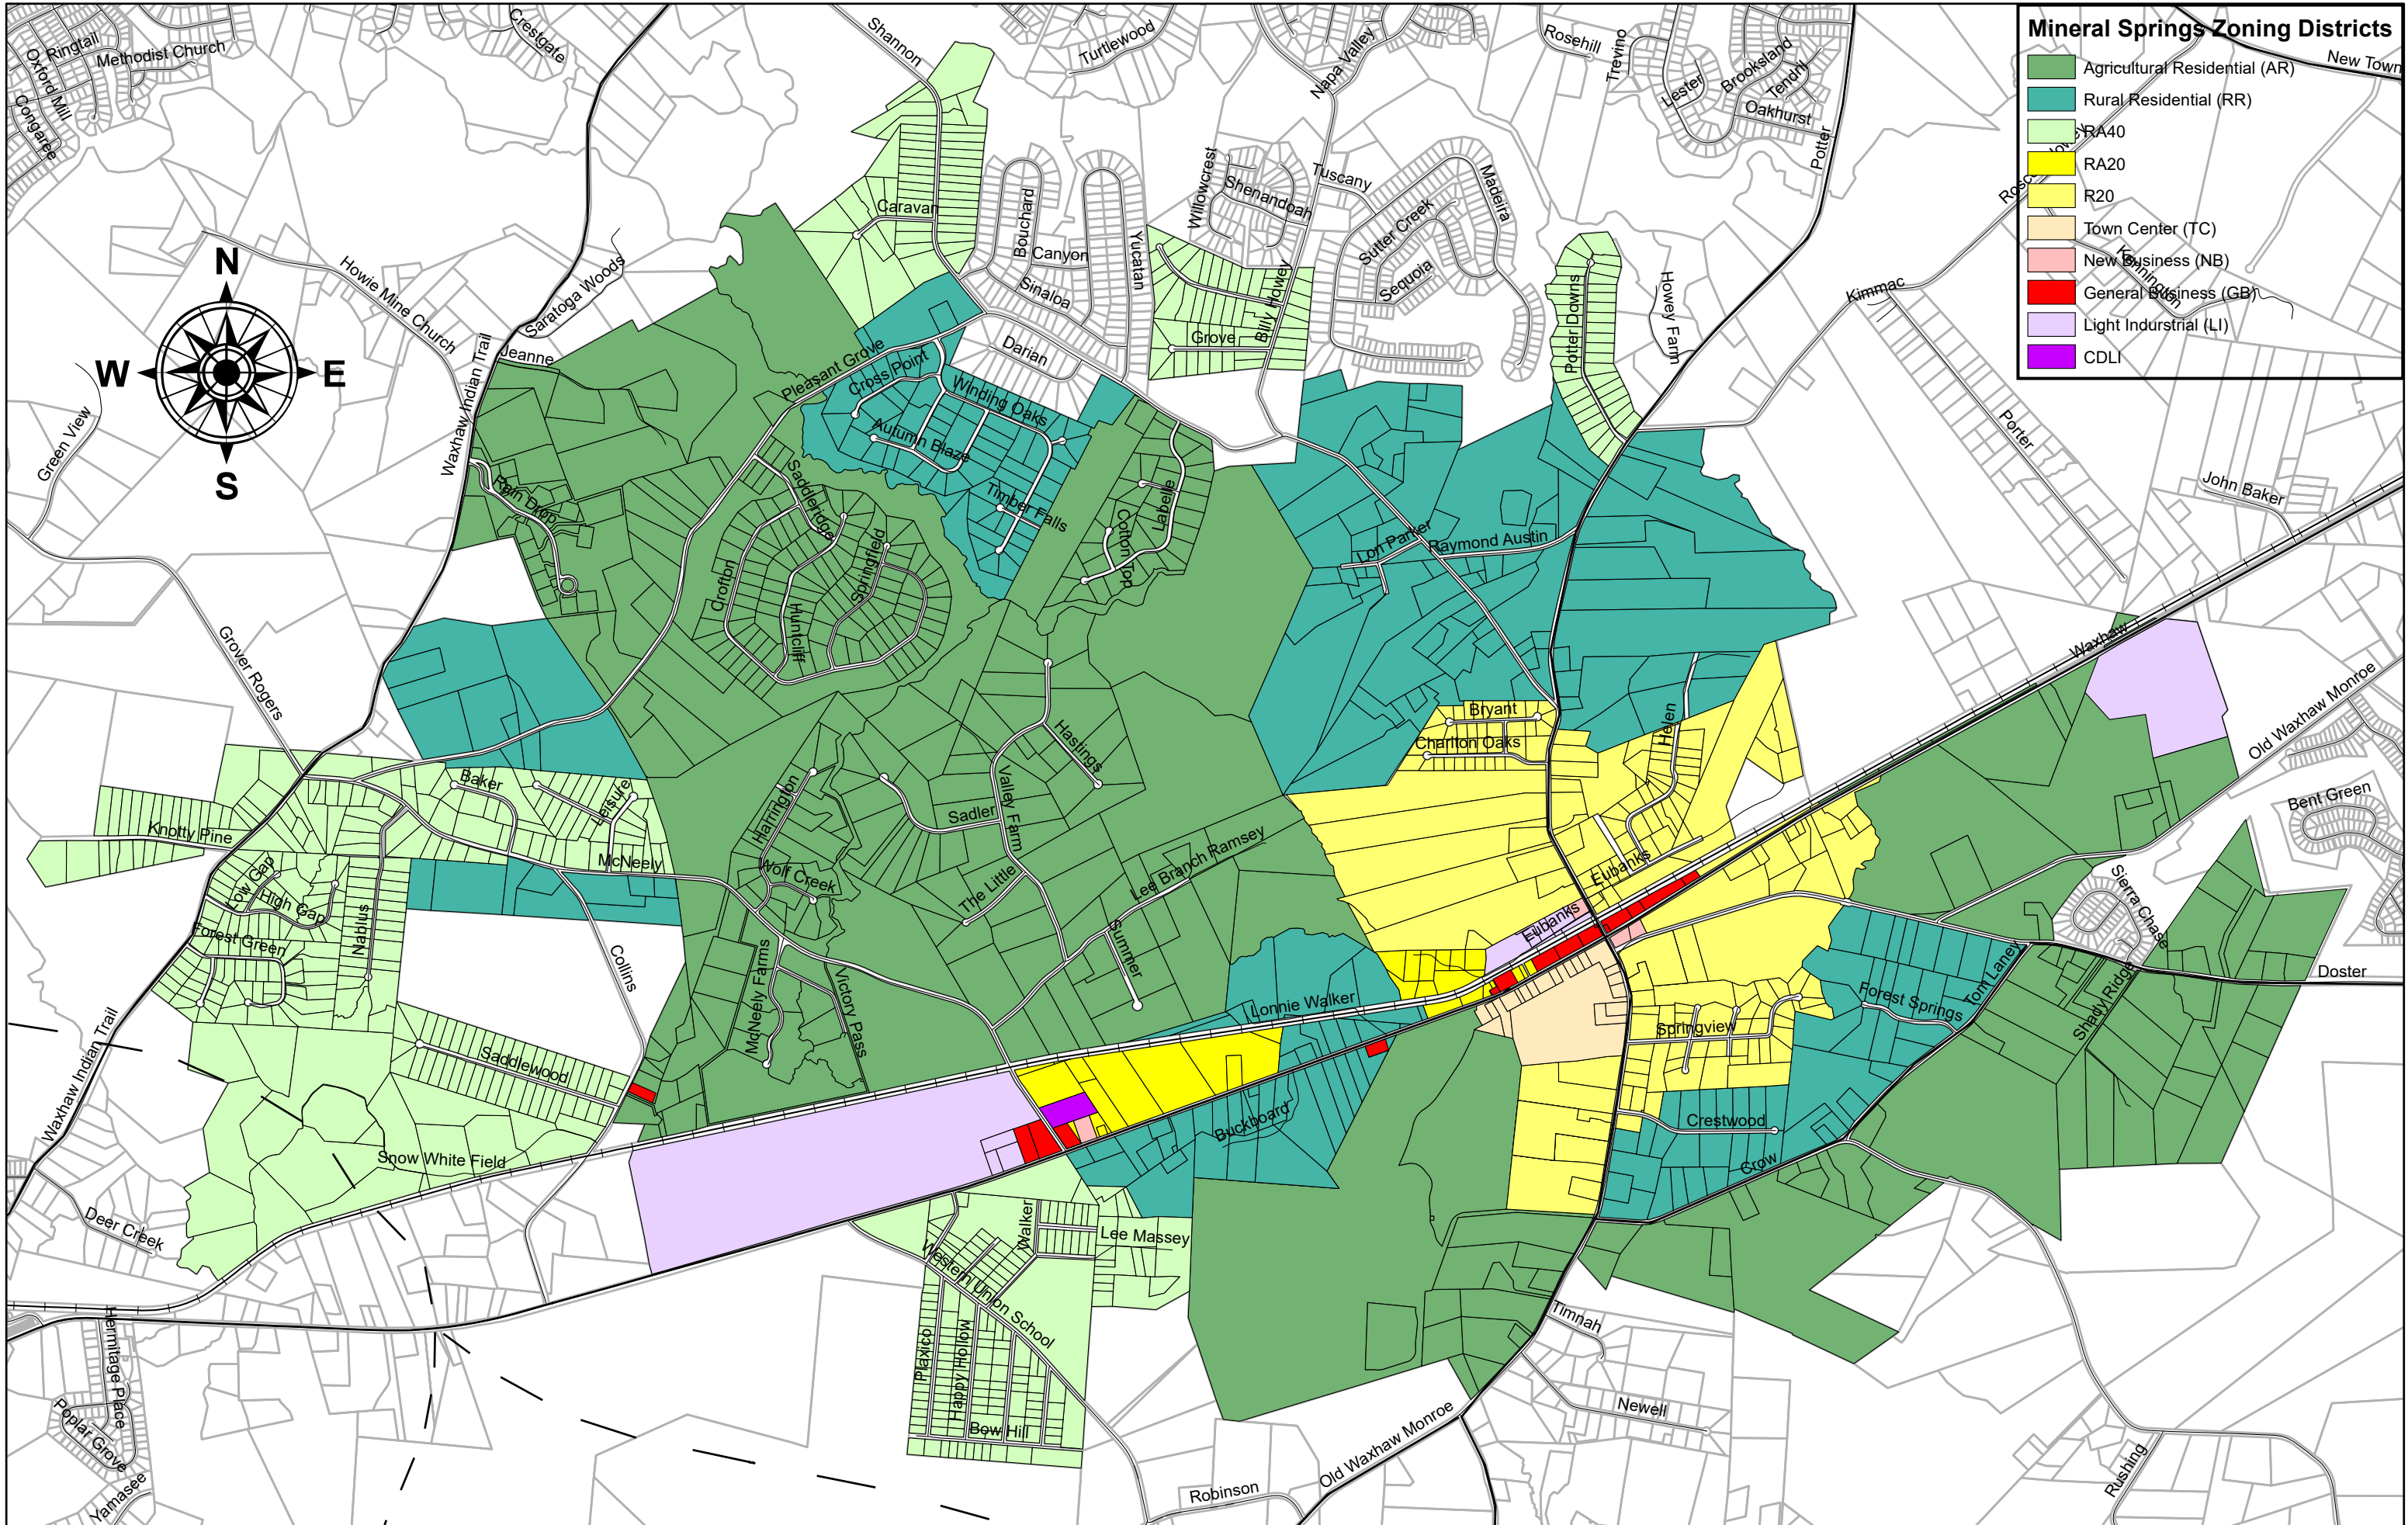

Mineral Springs Zoning Map

Mineral Springs Zoning Districts

- Agricultural Residential (AR)
- Rural Residential (RR)
- RA40
- RA20
- R20
- Town Center (TC)
- New Business (NB)
- General Business (GB)
- Light Industrial (LI)
- CDLI

0 0.25 0.5 1 1.5 2 mile

November 2023